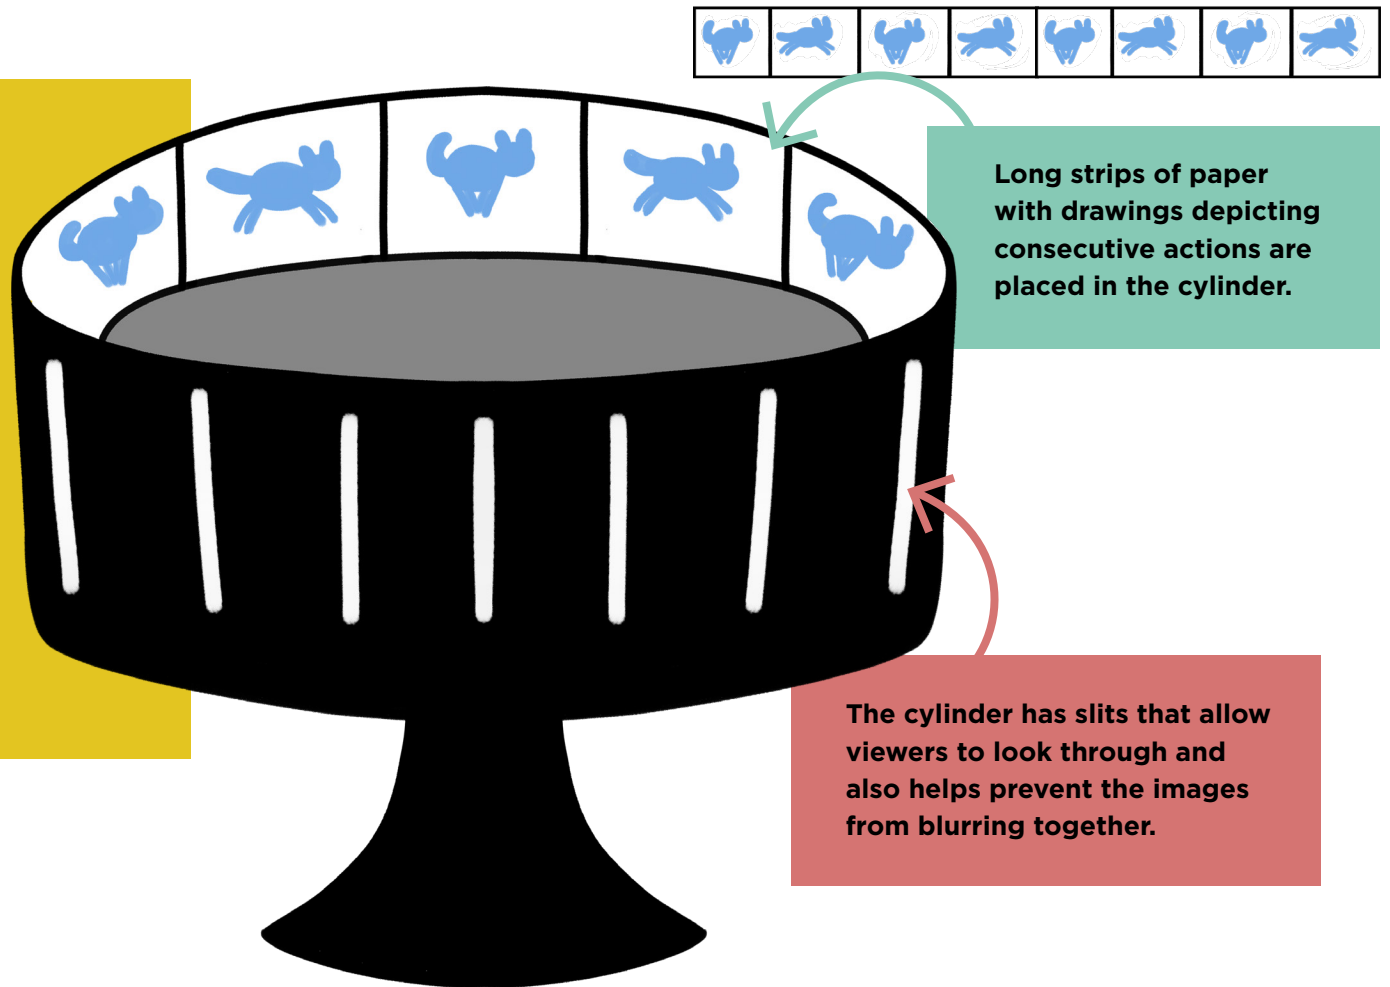

# How to Make a Zoetrope Strip

Share your creations using **#WDFMCatsDogs**

Download this and more Disney Cats & Dogs in-gallery activities at [waltdisney.org/education-resources](http://waltdisney.org/education-resources)

# What is a Zoetrope?

It's one of the earliest animation devices that produces the illusion of movement. Within the zoetrope, there is a series of drawings displaying a progression of a particular movement. When the device is spun, the images come together to reveal the object in a looped action.

Long strips of paper with drawings depicting consecutive actions are placed in the cylinder.

The cylinder has slits that allow viewers to look through and also helps prevent the images from blurring together.